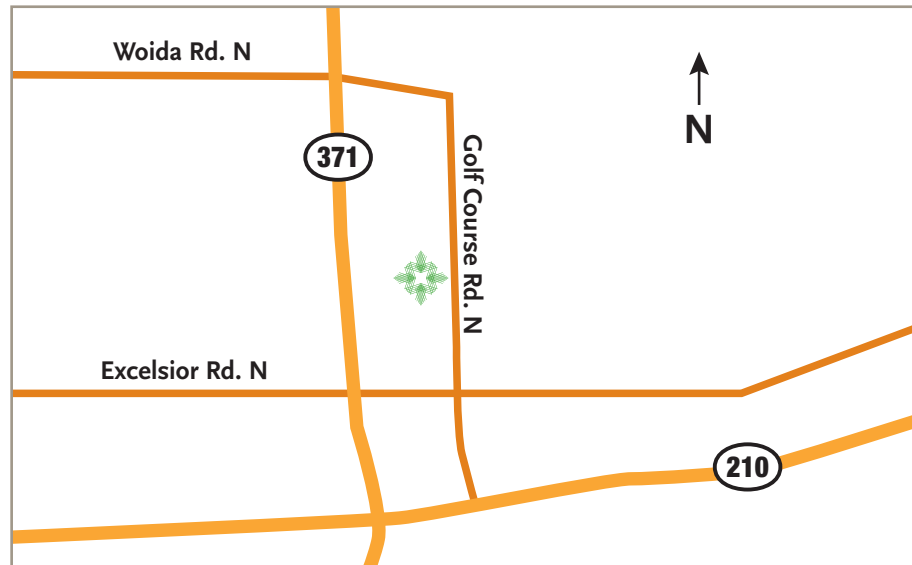

Our Location

14275 Golf Course Drive, Suite 150
Baxter, MN 56425

218-828-8541 • 1-800-492-1222

From the South:

Take Hwy 371 north to Excelsior Rd.. Go east (right) on Excelsior Rd to Golf Course Drive North. Go north (left) on Golf Course Drive to The Johnson Centre on the left.

From the North

Take Hwy 371 south to Woida Road North. Go east (left) to Golf Course Drive North. Go south (right) on Golf course Drive to The Johnson Centre on the right.

Office is located on the first floor of the Johnson Centre – Suite 150.