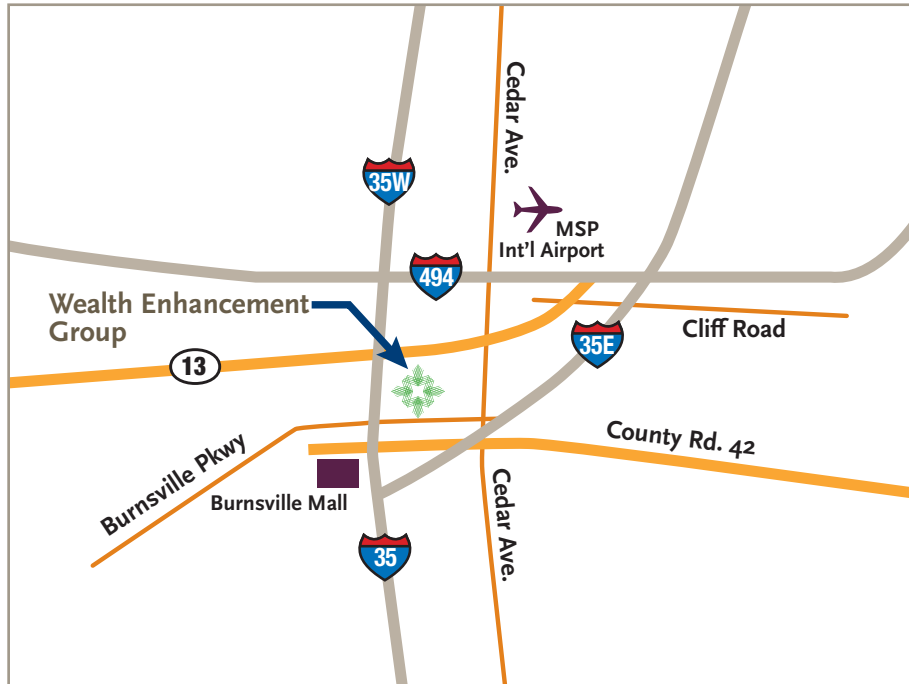

Our Location

350 W. Burnsville Parkway, Suite 600
Burnsville, MN 55337

952-895-1670 • 1-800-492-1222

Coming North on 35W

Exit Burnsville Parkway (first exit north of Burnsville Mall) and travel east approximately 1/8 mile to 350 West Burnsville Parkway.

Coming South on 35E

Exit on Cliff Road and travel west to Hwy 13. Continue west on Hwy 13 and exit on I-35W and travel south about 1/4 mile to Burnsville Parkway. Travel east approximately 1/8 mile to 350 West Burnsville Parkway.