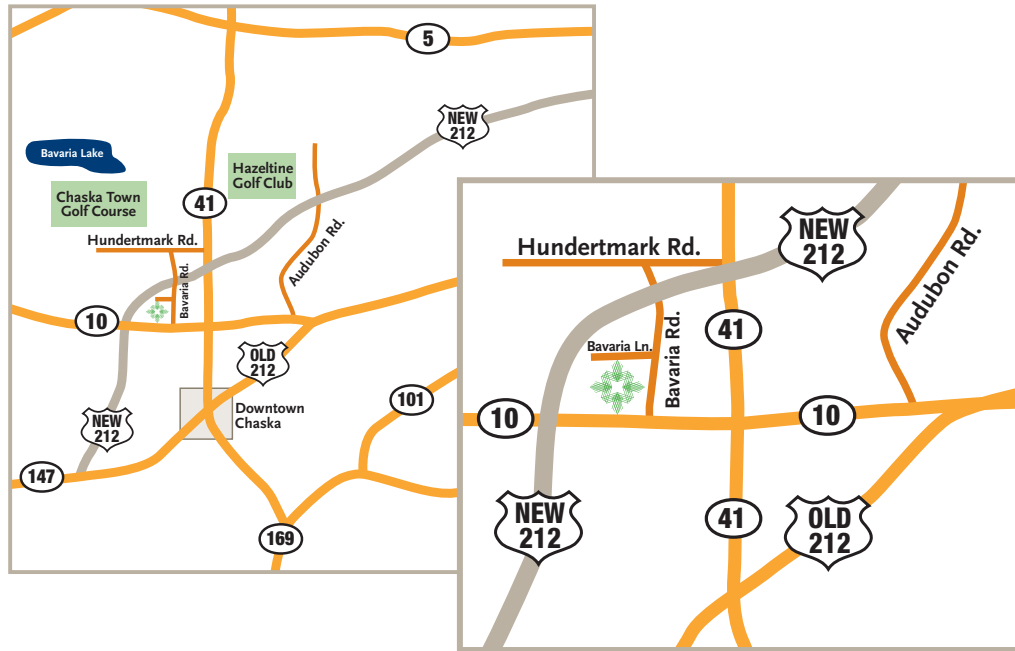

Our Location

546 Bavaria Lane
Chaska, MN 55318

952-249-4885 • 1-800-492-1222

From the East:

1. Take NEW Highway 212 west and exit off on Highway 10/Engler Boulevard
2. Go East (left) on Highway 10/Engler Boulevard
3. At the 4-way stop, turn left or head north on Bavaria Road
4. Take your first immediate left onto Bavaria Lane
5. Wealth Enhancement Group is the building on the NW corner and in the first parking lot

From the West

1. Take the NEW Highway 212 east and exit off on Highway 10/Engler Boulevard
2. Go east (right) on Highway 10/Engler Boulevard
3. At the 4-way stop, turn left or head north on Bavaria Road
4. Take your first immediate left onto Bavaria Lane
5. Wealth Enhancement Group is the building on the NW corner and in the first parking lot